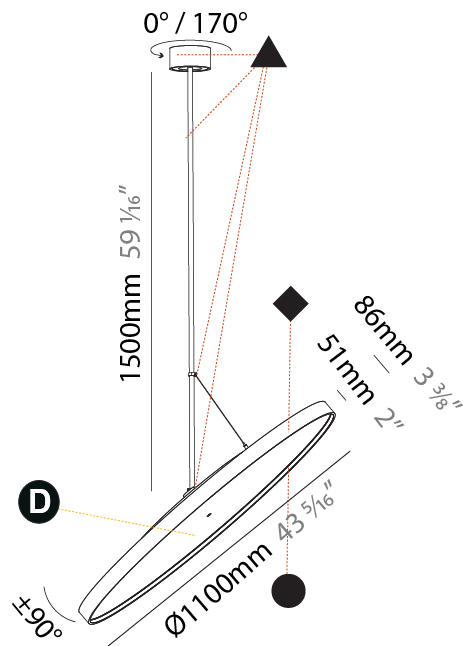

GENERAL

Series: Sign Diva Flex
Subseries: Sign Diva Flex Korona
Partner: Prolicht
Division: Architectural
Installation: Suspension
Product Type: Pendant
Mounting Location: Ceiling
Light Distribution: Adjustable

PHYSICAL

Shape: Round
Diameter (mm): 1100
Diameter (in): 43 5/16
Height (mm): 1620
Height (in): 63 3/4
Weight (kg): 15.5
Weight (lbs): 34.1
Diffuser: PMMA - Opal / Micro-Prism / Sparkling Secret / Vintage Industrial
Fixture Finish: SSR / BKV / CWI / CRY / HAB / UFT / ITA / RUA / FTG / MYG / LOD / PUS / FRO / FUP / KIA / POP / BLS / SPG / MEY / GOH / CHC / COM / ABZ / JAG / OBR / MOS / ROR
Fixture Material: PMMA / Extruded Aluminum / Steel

ELECTRICAL

Lamp Type: LED (Zhaga Standard)
Input Wattage (W): 145
Total Output Wattage (W): 135
Dimming: Tri-Mode (Non-Dimming and Phase Dimming (120Vac only) and 0-10V Dimming)
Driver Included: Yes
Driver Location: Integrated
Driver Type: Constant Current - Universal
Driver Class: Class 2
Input Voltage (V): 120 - 277
Constant Current (MA): 600

LED

Color Temperature (°K): 2700 / 3000 / 3500 / 4000
Max. Delivered Lumen (lm): 16002 / 17172 / 19937 / 20344
Nominal Lumen (lm): 18992 / 20305 / 23575 / 24056
CRI: >90 CRI
Lamp Life (hrs): 50000

OPTICAL

Adjustability: Rotational 170°; Tilt 90°

RATINGS AND CERTIFICATIONS

Certified By: Certified for North American Standards
IP rating: IP20