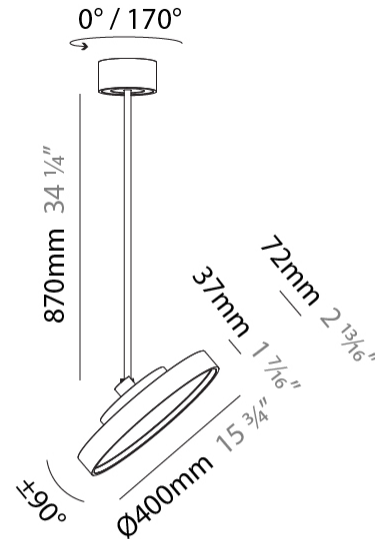

GENERAL

Series: Sign Diva Flex
Subseries: Sign Diva Flex Korona
Partner: Prolicht
Division: Architectural
Installation: Suspension
Product Type: Pendant
Mounting Location: Ceiling
Light Distribution: Adjustable

PHYSICAL

Shape: Round
Diameter (mm): 400
Diameter (in): 15 3/4
Height (mm): 870
Height (in): 34 1/4
Weight (kg): 3.5
Weight (lbs): 7.7
Diffuser: PMMA - Opal / Micro-Prism / Sparkling Secret / Vintage Industrial
Fixture Finish: SSR / BKV / CWI / CRY / HAB / UFT / ITA / RUA / FTG / MYG / LOD / PUS / FRO / FUP / KIA / POP / BLS / SPG / MEY / GOH / CHC / COM / ABZ / JAG / OBR / MOS / ROR
Fixture Material: PMMA / Extruded Aluminum / Steel

ELECTRICAL

Lamp Type: LED (Zhaga Standard)
Input Wattage (W): 19.8
Total Output Wattage (W): 18
Dimming: Tri-Mode (Non-Dimming and Phase Dimming (120Vac only) and 0-10V Dimming)
Driver Included: Yes
Driver Location: Integrated
Driver Type: Constant Current - Universal
Driver Class: Class 2
Input Voltage (V): 120 - 277
Constant Current (MA): 500

LED

Color Temperature (°K): 2700 / 3000 / 3500 / 4000
Max. Delivered Lumen (lm): 1807 / 1943 / 1951 / 1991
Nominal Lumen (lm): 2250 / 2420 / 2430 / 2480
CRI: >90 CRI
Lamp Life (hrs): 50000

OPTICAL

RATINGS AND CERTIFICATIONS

Certified By: Certified for North American Standards
IP rating: IP20

170° ± 90°