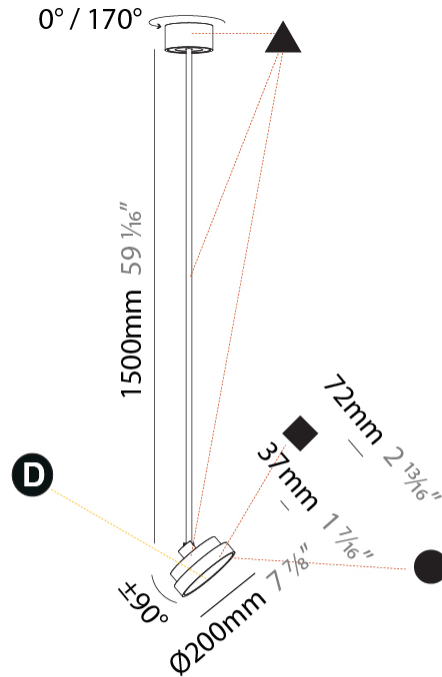

GENERAL

Series: Sign Diva Flex
Subseries: Sign Diva Flex Korona
Partner: Prolicht
Division: Architectural
Installation: Suspension
Product Type: Pendant
Mounting Location: Ceiling
Light Distribution: Adjustable

PHYSICAL

Shape: Round
Diameter (mm): 200
Diameter (in): 7 7/8
Height (mm): 1620
Height (in): 63 3/4
Weight (kg): 1.865
Weight (lbs): 4.1
Diffuser: PMMA - Opal / Micro-Prism / Sparkling Secret / Vintage Industrial
Fixture Finish: SSR / BKV / CWI / CRY / HAB / UFT / ITA / RUA / FTG / MYG / LOD / PUS / FRO / FUP / KIA / POP / BLS / SPG / MEY / GOH / CHC / COM / ABZ / JAG / OBR / MOS / ROR
Fixture Material: PMMA / Extruded Aluminum / Steel

ELECTRICAL

Lamp Type: LED (Zhaga Standard)
Input Wattage (W): 12.1
Total Output Wattage (W): 11
Dimming: Tri-Mode (Non-Dimming and Phase Dimming (120Vac only) and 0-10V Dimming)
Driver Included: Yes
Driver Location: Integrated
Driver Type: Constant Current - Universal
Driver Class: Class 2
Input Voltage (V): 120 - 277
Constant Current (MA): 350

LED

Color Temperature (°K): 3000 / 3500 / 4000
Max. Delivered Lumen (lm): 836 / 895 / 903 / 921
Nominal Lumen (lm): 1280 / 1370 / 1382 / 1410
CRI: >90 CRI
Lamp Life (hrs): 50000

OPTICAL

Adjustability: Rotational 170°; Tilt 90°

RATINGS AND CERTIFICATIONS

Certified By: Certified for North American Standards
IP rating: IP20